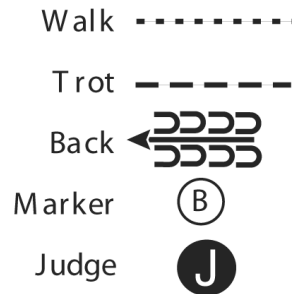

Muffi's Kunsthandwerk

Birkenhof Classic

Showmanship (L1 Amateur / RO)

Show Date: 05-21-2022

1. Walk A to and around B
2. At B trot to C
3. Stop at C and perform a 225 degree turn
4. Walk to the judge and set up for inspection
5. When dismissed perform a 90 degree turn and walk straight away from the judge

1. Begin at A. Walk halfway to B
2. Trot to and around B to the Judge
3. Stop and back one horse length
4. Walk to the Judge and set up for inspection
5. When dismissed perform a 270 degree turn and trot to the line-up