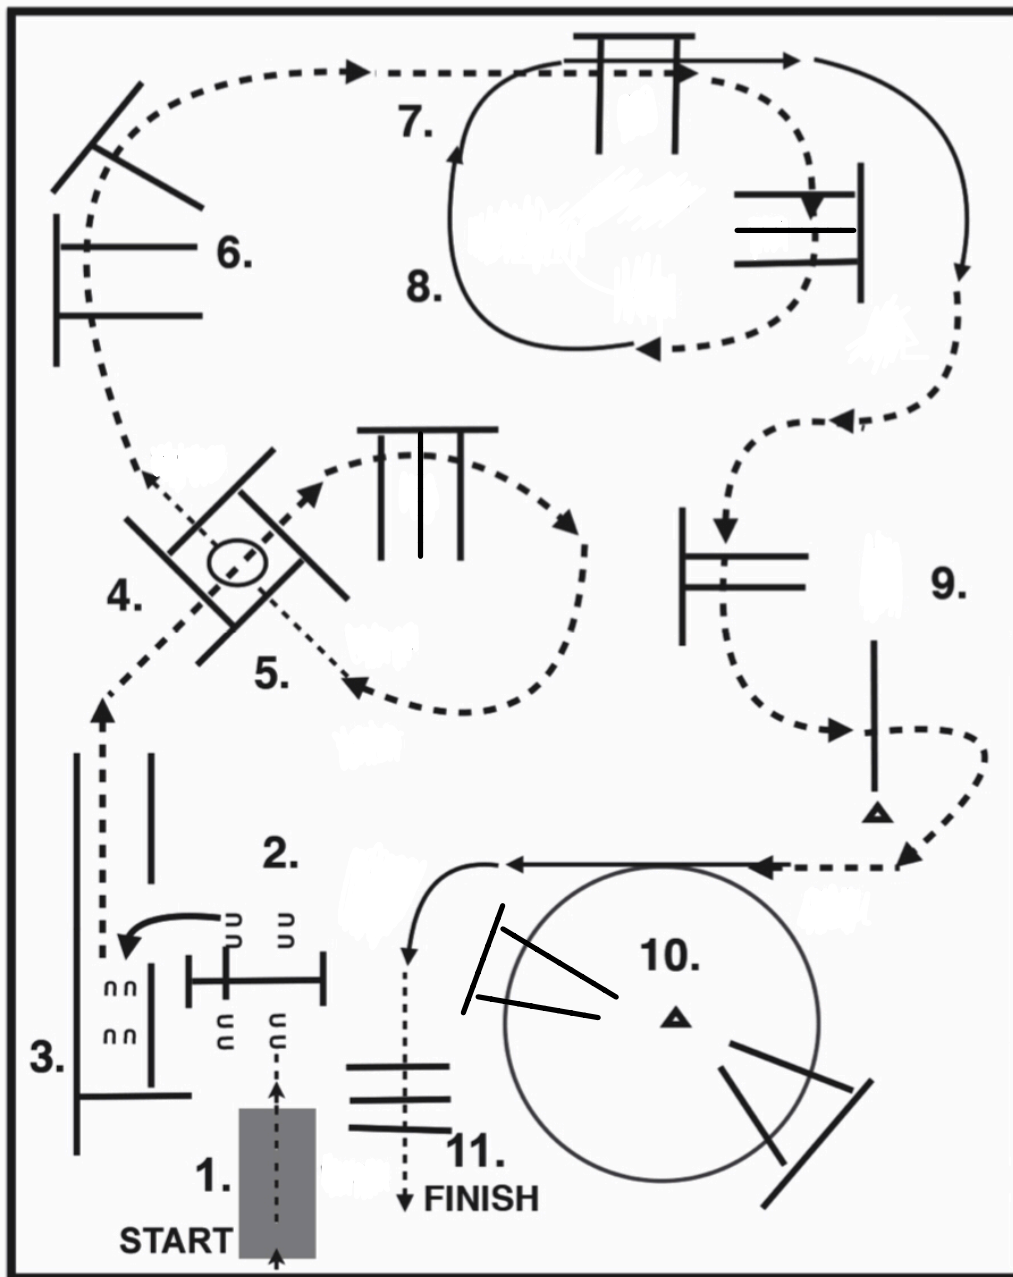

Birkenhof Classic

Trail

L1 Open & L1 Amateur & RO

1. WALK OVER POLES.
2. LOPE OVER POLES (RL).
3. BREAK TO JOG
JOG THRU SERPENTINE.
JOG OVER POLES.
4. LOPE OVER POLES (LL).
5. BREAK TO JOG,
JOG OVER POLES.
6. LOPE OVER POLES (LL).
7. STOP OR BREAK TO
THE WALK, WALK INTO
BOX, EXECUTE A 360
TURN EITHER WAY,
WALK OUT OF BOX.
WALK OVER POLE.
8. JOG OVER POLES,
JOG THRU BOX.
9. JOG OVER POLE,
JOG INTO CHUTE,
STOP, BACK THRU
POLES UP TO GATE.
10. GATE: LH OPEN, WALK
OVER POLE, CLOSE
GATE.
11. BRIDGE

Birkenhof Classic

Trail Open

1. BRIDGE
2. GATE: RH OPEN,CLOSE GATE.
3. BACK UP IN TO CUTE
4. JOG OUT, JOG OVER POLES
5. STOP OR BREAK TO WALK, WALK IN, TURN 360° EITHER WAY AND WALK OUT
6. LOPE (RL) OVER POLES
7. JOG OVER POLES
8. LOPE (RL) OVER POLES
9. JOG SEPENTINE
10. LOPE (LL) OVER POLES
11. STOP OR BREAK TO WALK OVER POLES.

Birkenhof Classic

Trail

Amateur & Youth

1. BRIDGE
2. GATE: RH OPEN, CLOSE GATE.
3. BACK UP IN TO CUTE
4. JOG OUT, JOG OVER POLES
5. STOP OR BREAK TO WALK, WALK IN, TURN 360° EITHER WAY AND WALK OUT
6. JOG OVER POLES
7. JOG OVER POLES
8. LOPE (RL) OVER POLES
9. JOG SEPENTINE
10. LOPE (LL) OVER POLES
11. STOP OR BREAK TO WALK OVER POLES.