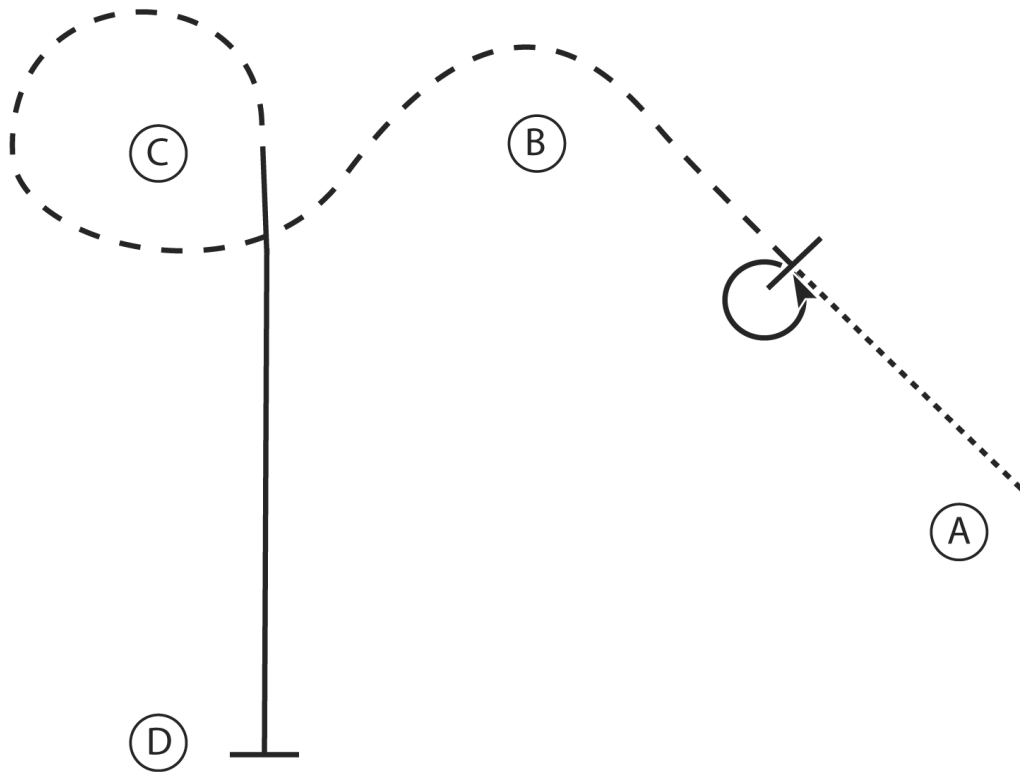

Birkenhof Classic

Hunt Seat Equitation (Amateur)

Show Date: 05-21-2022

w w w . H o r s e S h o w P a t t e r n s . c o m

w w w . H o r s e S h o w P a t t e r n s . c o m

1. At A walk halfway to B
2. Stop and perform a 360 degree turn to the left on the hindquarters
3. Posting trot to and around B and in a circle around C, performing proper change of diagonal
4. At C canter to D on the right lead
5. Stop at D

Walk	.....
Trot	-----
Extended Trot	-----
Canter	—————
Leg Yield	|||||
Lead Change	↙↘
Back	←←←←
Marker	⊙
Sidepass	←-----→

[HSE/2-1]

Pattern Provided by:

Sylvia Eigler