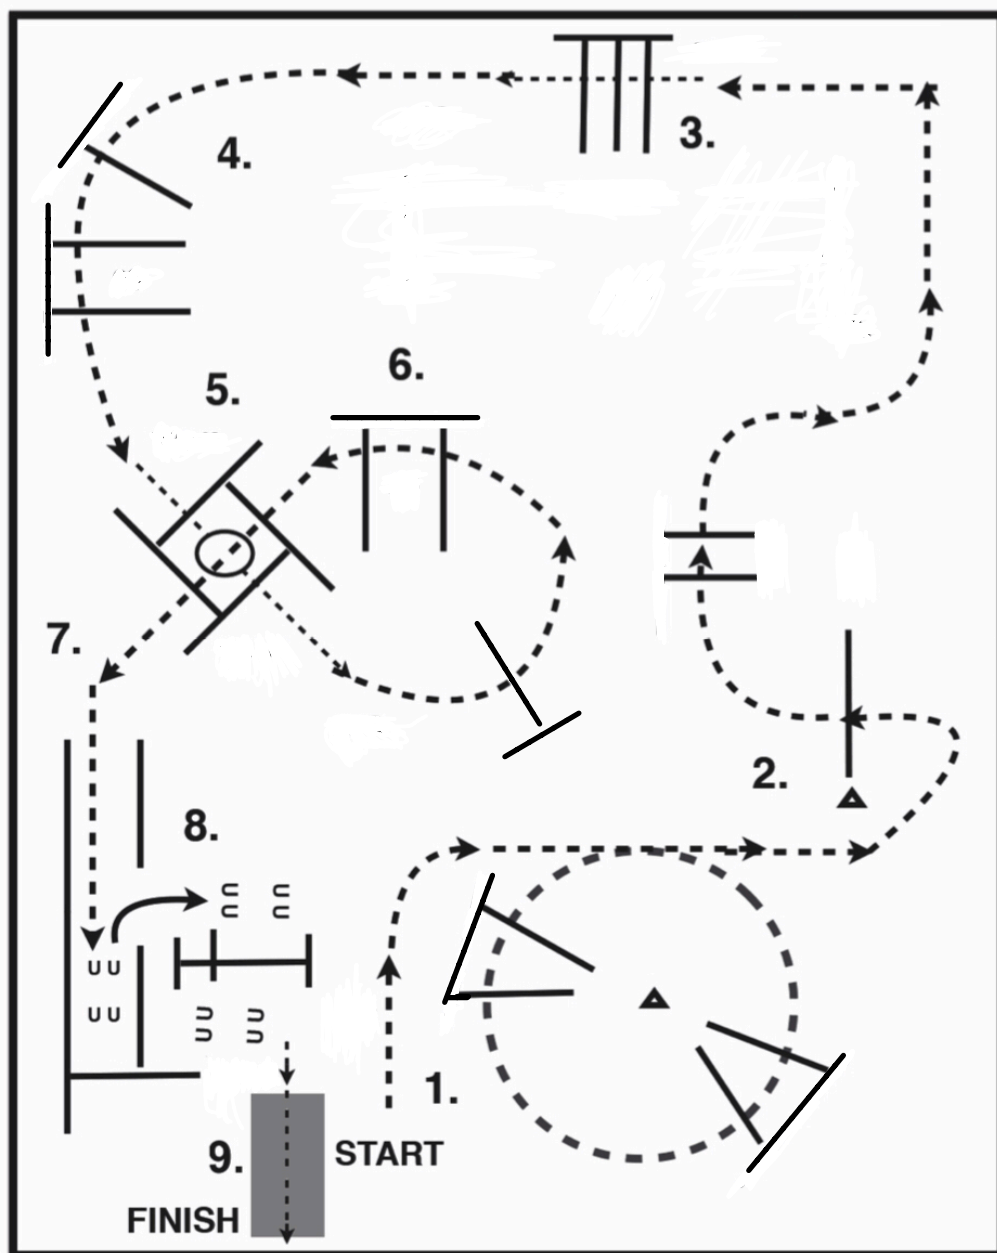

Walk	-----
Jog	- - - - -
Extended Jog	-----
Lope	
Lead Change	//
Back	←←←←←
Marker	ⓑ

[RR/4]

Pattern Provided by:

Sylvia Eigler

HBC-Autopflege

Mit Liebe
zum Detail

Birkenhof Classic

Trail In Hand & Walk Trot Trail

1. JOG OVER POLES.
2. JOG THRU SERPENTINE. JOG OVER POLES.
3. STOP OR BREAK TO WALK, WALK OVER POLES
4. JOG OVER POLES.
6. STOP OR BREAK TO THE WALK, WALK INTO BOX, EXECUTE A 360 TURN EITHER WAY, WALK OUT OF BOX. WALK OVER POLE.
6. JOG OVER POLES, JOG THRU BOX.
7. JOG OVER POLE, JOG INTO CHUTE, STOP, BACK THRU POLES UP TO GATE.
8. GATE: LH OPEN, WALK OVER POLE, CLOSE GATE.
9. BRIDGE