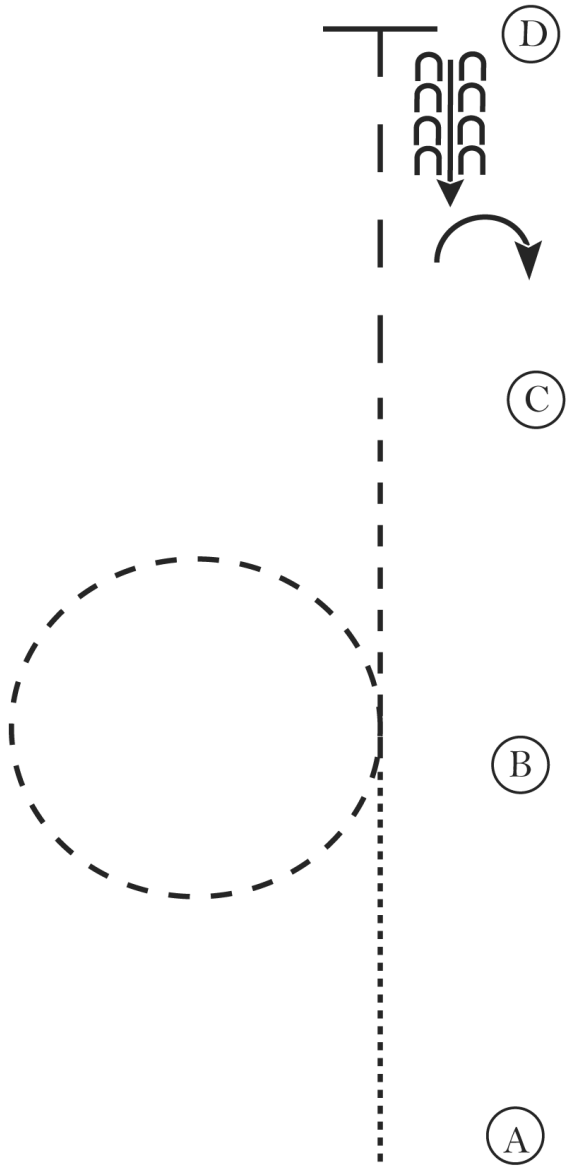

Western Horsemanship (Amateur)

Show Date: 05-21-2022

www.HorseShowPatterns.com

www.HorseShowPatterns.com

1. Walk to A
2. Jog A to B
3. Stop at B and perform a 180 degree turn to the right
4. Back to C
5. At C perform a 270 degree turn to the left
6. Lope a circle around A, returning to B
7. Stop at B

Walk
Jog	-----
Extended Jog	-----
Lope	————
Leg Yield	
Lead Change	↘
Back	←←← →→→
Marker	(B)
Sidepass	←- - - ->

[WH/2-14]

Pattern Provided by:

Sylvia Eigler

Birkenhof Classic

Western Horsemanship (RO Walk Trot)

Show Date: 05-21-2022

1. Walk A to B.
2. At B jog.
3. Jog a circle at B and continue to C.
4. At C extend the jog to D.
5. At D stop and back 4 steps.
6. Turn 90 degrees to the right.

Walk
Jog	-----
Extended Jog	-----
Lope	—————
Leg Yield	
Lead Change	↘
Back	← C C C C C C C C
Marker	(B)
Sidepass	←-----→