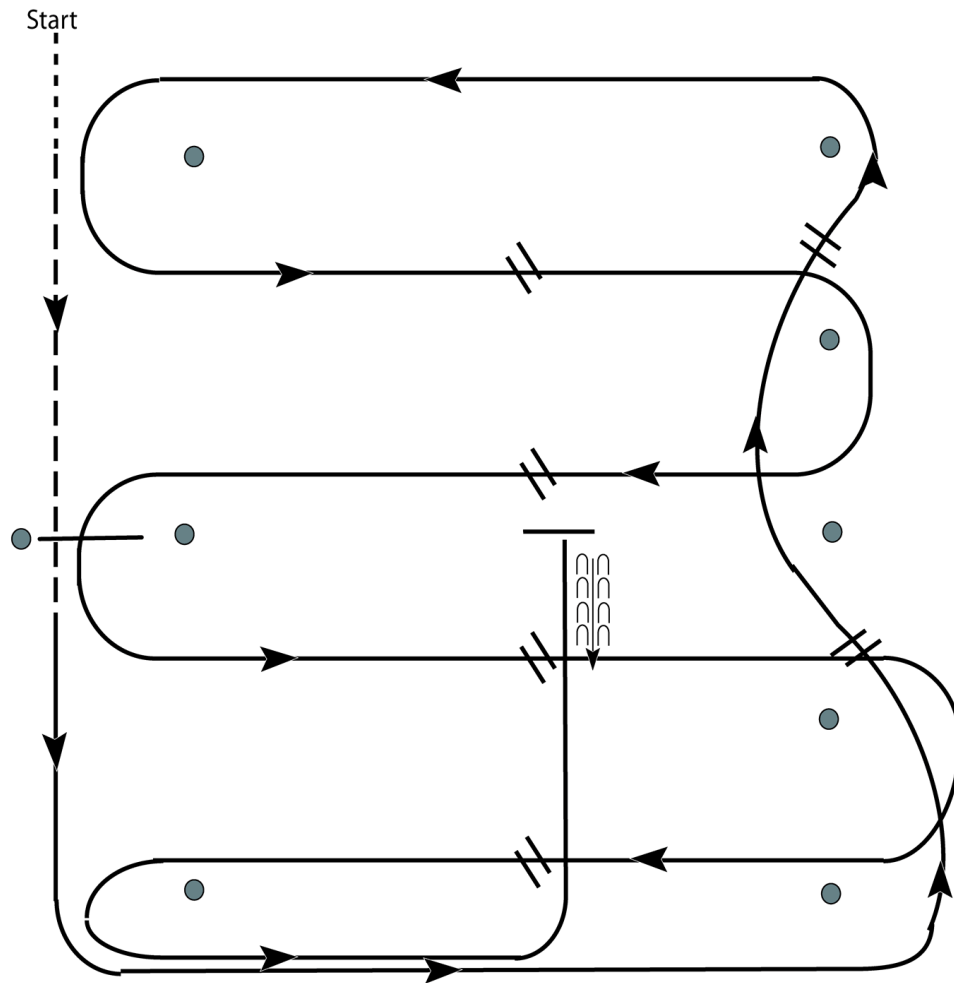

[WR/OP-2]

Pattern Provided by:

Sylvia Eigler

Birkenhof Classic

Western Riding (L1 / L1 Amateur)

Show Date: 05-21-2022

1. Walk at least 15' & jog over log.
2. Transition to left lead and lope around end.
3. First line change.
4. Second line change. Lope around end of arena
5. First crossing change.
6. Second crossing change.
7. Lope over log.
8. Third crossing change.
9. Fourth crossing change.
10. Lope up the center, stop and back.