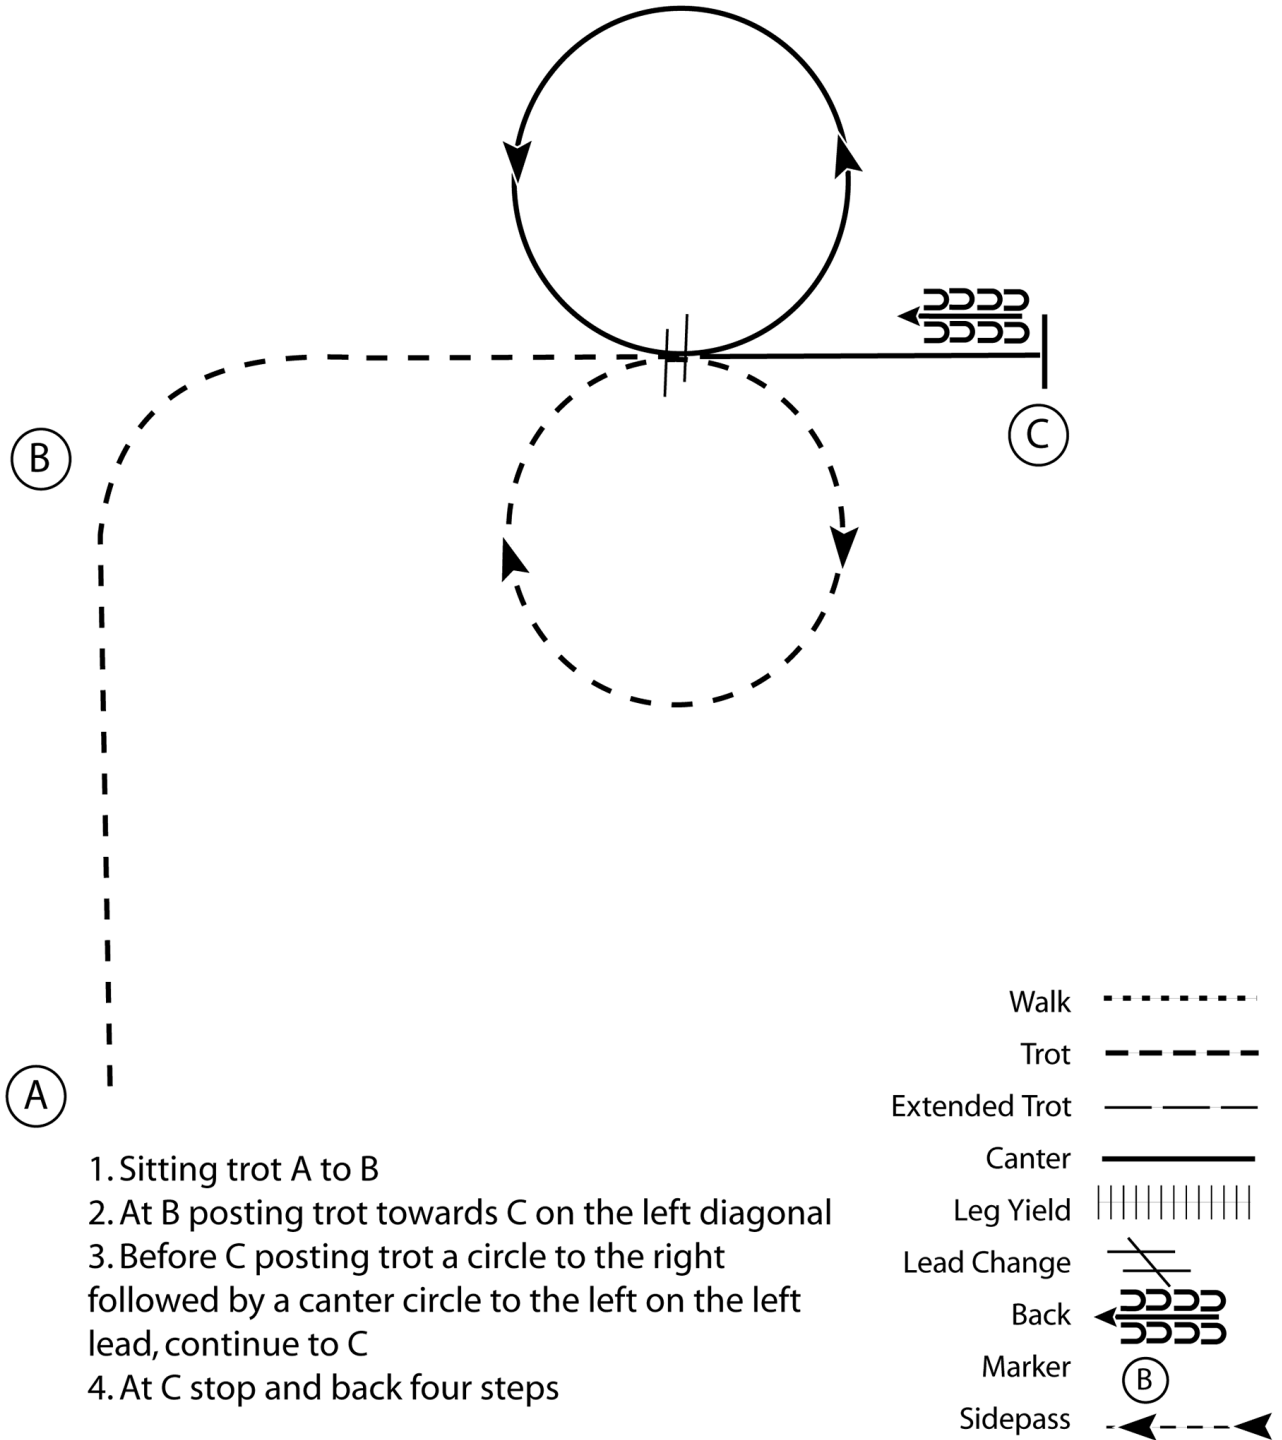

Birkenhof Classic

HuntSeat Equitation (L1 Amateur)

Show Date: 05-21-2022

w w w . H o r s e S h o w P a t t e r n s . c o m

w w w . H o r s e S h o w P a t t e r n s . c o m

[HSE/1-10]

Pattern Provided by:

Sylvia Eigler