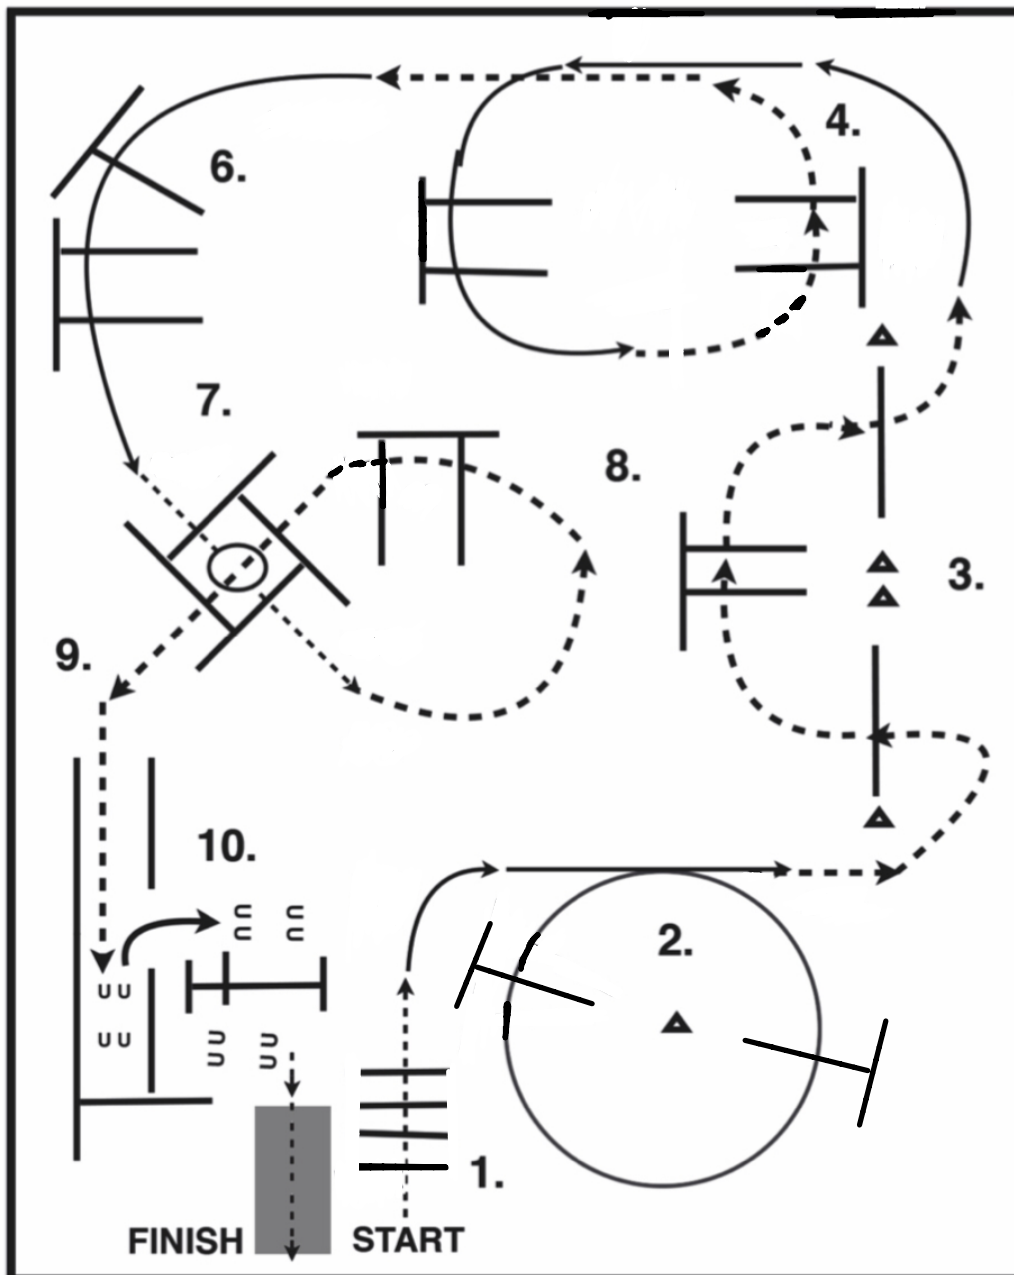

Birkenhof Classic

Trail

L1 Open & L1 Amateur & RO

1. WALK OVER POLES.
2. LOPE OVER POLES (RL).
3. BREAK TO JOG
  JOG THRU SERPENTINE.
  JOG OVER POLES.
4. LOPE OVER POLES (LL).
5. BREAK TO JOG,
  JOG OVER POLES.
6. LOPE OVER POLES (LL).
7. STOP OR BREAK TO
  THE WALK, WALK INTO
  BOX, EXECUTE A 360
  TURN EITHER WAY,
  WALK OUT OF BOX.
  WALK OVER POLE.
8. JOG OVER POLES,
  JOG THRU BOX.
9. JOG OVER POLE,
  JOG INTO CHUTE,
  STOP, BACK THRU
  POLES UP TO GATE.
10. GATE: LH OPEN, WALK
  OVER POLE, CLOSE
  GATE.
11. BRIDGE